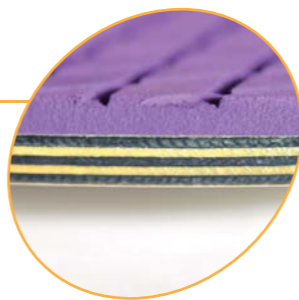

Producer: TROJA LTD, Bauskas street 143,
Riga, Latvia
Phone +371 67609324 ; +371 28685333
kaiyaskimboards@finieris.lv

www.kaiyaskimboards.com

Kaiya
SKIMBOARDS

Boards range 2013

Kaiya Skimboards

3D FORM

Not only the boards visual design makes them different, but also their shape design. Implements continuous form from tip to tale and from side to side. 3D is best innovation in flatland skimboarding has seen for years. Allows you to spin freely and without care about digging an edge into sand (not even on a construction). Gives you really nice pop and at the same time control of the board. You'll love it!

BIRCH PLYWOOD

Our boards are made of 100% high quality birch plywood, which gives it a strong yet flexible ride – the best combination in flatland skimboarding. Birch plywood has amazing coefficient of flexibility and stiffness.

HIGH PROTECTION LAYER

HPL is the direct descendent of the original plastic laminate. It is considered to be one of the most durable surface materials. So our boards have these bases to give you the best speed and protection from sand, PVC, rocks and so on.

DIAMOND SQUARE TRACTION

You're annoyed of waxing you board for flatland skimboarding? We got your back - our board, have one of the best traction pads ever, it's CNC diamond square cut foam for comfortable riding and for stomping the most insane shove its and flips. This pad secures your feet from injuries.